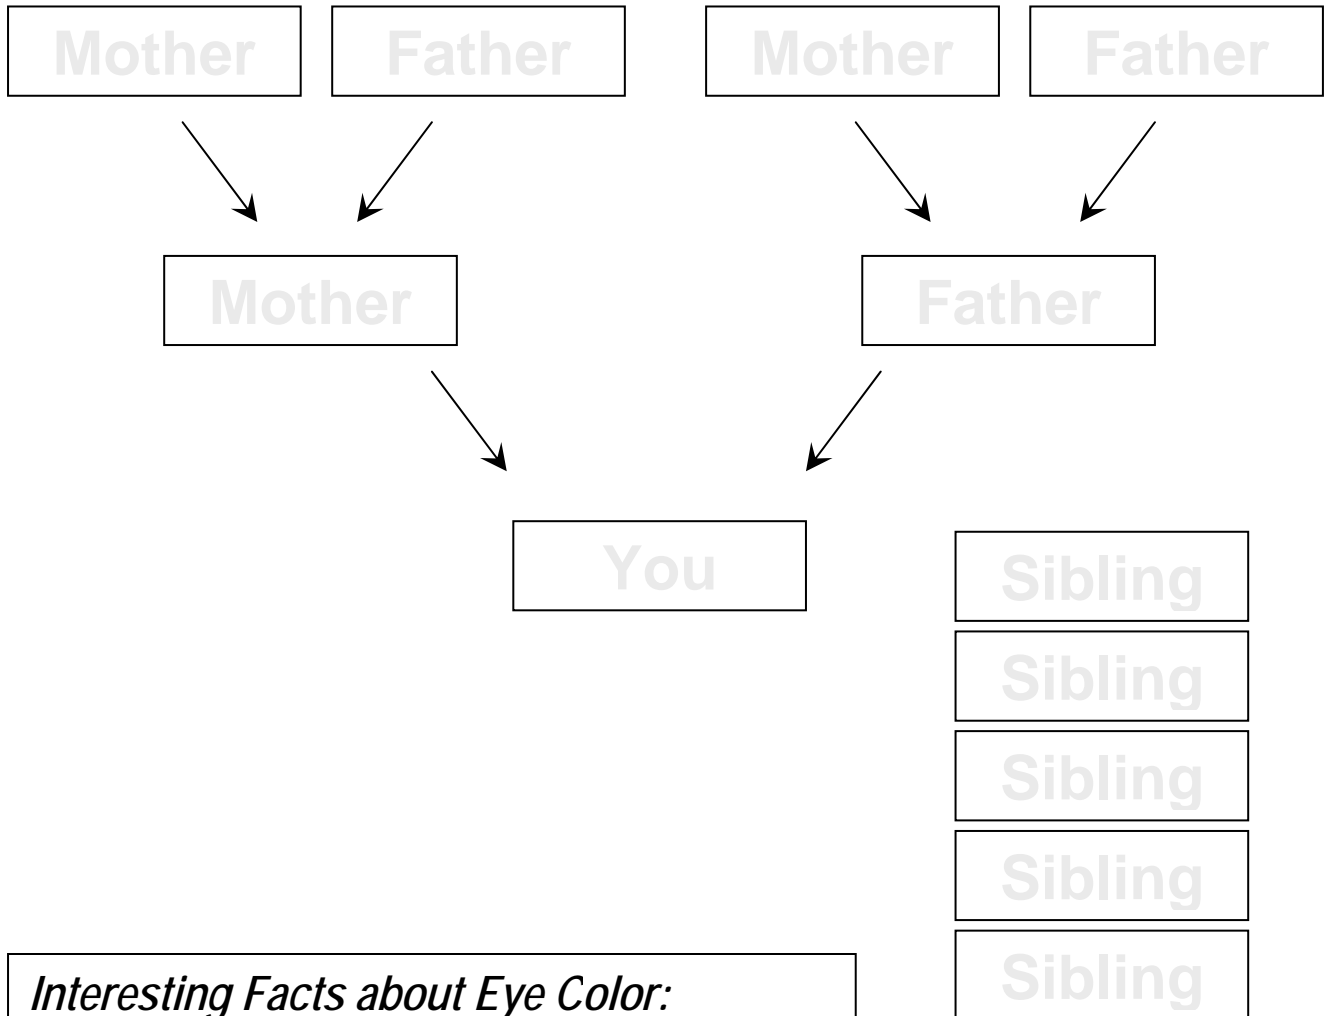

Eye Color Data Worksheet

Collect the eye colors of your family members. Bring the information to class, and we will explore the statistics of eye color heredity.

Your choices are: Blue, Green, Hazel, Amber, Brown, Grey, or Blood Red.
(Example pictures are below!)

Interesting Facts about Eye Color:

- Babies are usually born with blue eyes, but the final color is stable by about age three.
- The most common eye color is brown.
- The rarest eye color is green.
- Caucasians most often have blue eyes.
- Hazel is usually a mixture of colors.

Grey

Hazel

Brown

Blood Red

Amber

Green

Blue